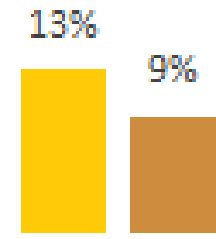

Capital Regional District

Poverty Rate for all Residents

Poverty Rate for all Children

Poverty Rate for Children in Couple Families

Poverty Rate for Children in Lone-Parent Families

■ British Columbia ■ Capital

Regional highlights from the 2018 BC Child Poverty Report Card

In the Capital regional district, 9,560 children live in poverty: one in six children. Children in lone-parent families are particularly vulnerable: child poverty rates are five times higher for children in lone-parent families than children in couple families.