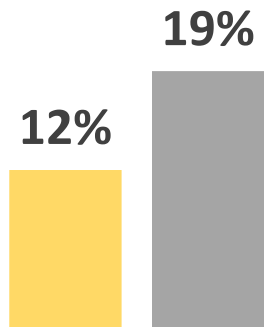

Comparison of Peace River Regional District to British Columbia

No. of Children Living in Poverty

Poverty Rate for all Residents

Poverty Rate for all Children

Poverty Rate for Children in Couple Families

Poverty Rate for Children in Lone-Parent Families

Peace River (PR)

British Columbia (BC)