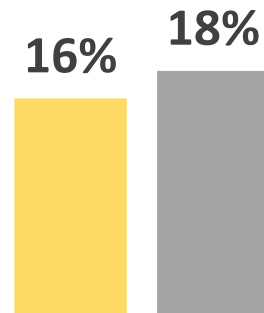

Poverty Rate for all Children