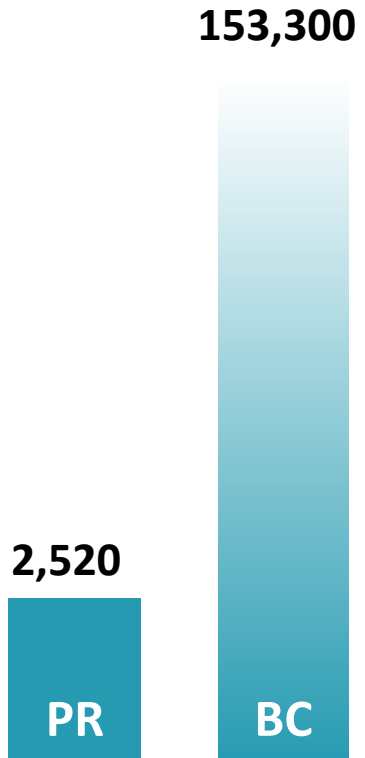

Comparison of Peace River Regional District to British Columbia

No. of Children Living in Poverty

Poverty Rate for all Residents