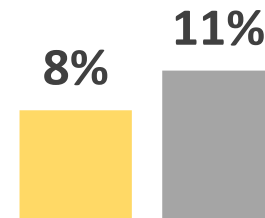

Poverty Rate for Children in Couple Families