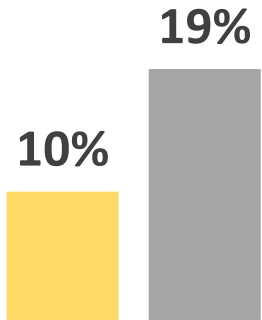

Comparison of East Kootenay Regional District to British Columbia

No. of Children Living in Poverty

Poverty Rate for all Residents

Poverty Rate for all Children

Poverty Rate for Children in Couple Families

Poverty Rate for Children in Lone-Parent Families

East Kootenay (EK)

British Columbia (BC)