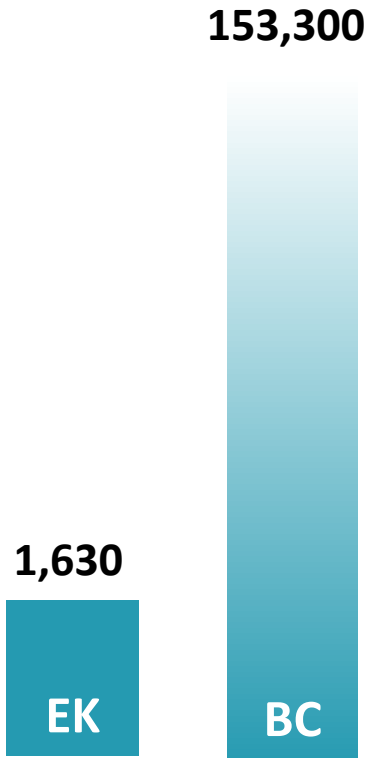

Regional highlights from the 2017 BC Child Poverty Report Card – East Kootenay

In East-Kootenay, **1,630 children** are living in poverty: close to **one in seven children**. Children are at greater risk of poverty than the overall population of the region. Lone-parent families are particularly vulnerable: child poverty rates are nearly **eight times higher** for children in lone-parent families than children in couple families. (Source: Statistics Canada, 2015 data)

East Kootenay Regional District

1,630
children
living in
poverty

10% of all
residents live
in poverty

14% of all
children live
in poverty

6% poverty
rate for
children in
couple
families

46% poverty
rate for
children in
lone-parent
families

Comparison of East Kootenay Regional District to British Columbia

No. of Children Living in Poverty

Poverty Rate for all Residents

Poverty Rate for all Children

Poverty Rate for Children in Couple Families